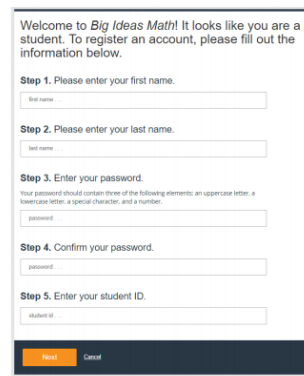

Online Learning Platform Student Self-Registration Guide

www.bigideasmath.com

Access Code: _____

On the next screen, enter the access code provided by your teacher. After entering your access code, click *Next*.

Enter your first name, last name, password, and student ID. Write down your password before moving on. Click *Next* when finished.

Your username will be automatically created. Write it down so you can remember it. Click *Log in*.