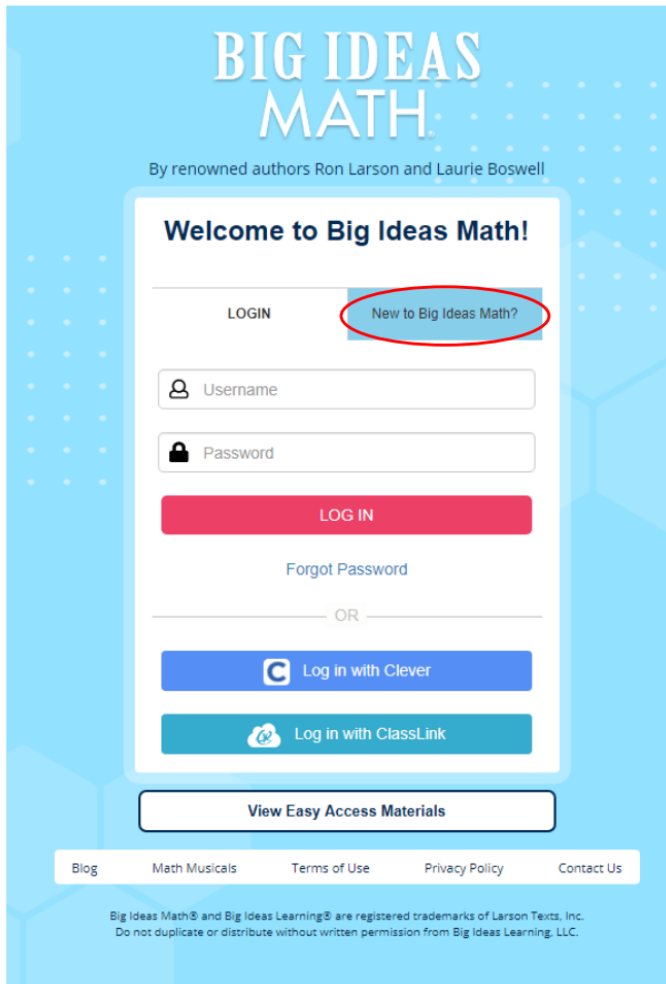

Online Learning Platform Student Self-Registration Guide

www.bigideasmath.com

Access Code: _____

On the next screen, enter the access code provided by your teacher. After entering your access code, click *Next*.

Enter your first name, last name, password, and student ID. Write down your password before moving on. Click *Next* when finished.

Your username will be automatically created. Write it down so you can remember it. Click *Log in*.