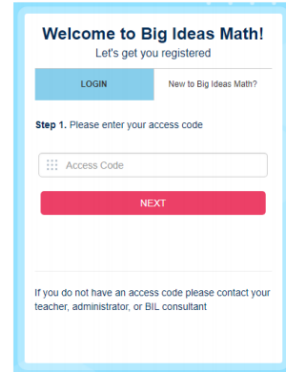

Online Learning Platform Student Self-Registration Guide

www.bigideasmath.com

Access Code: _____

On the next screen, enter the access code provided by your teacher. After entering your access code, click *Next*.

Enter your first name, last name, password, and student ID. Write down your password before moving on. Click *Next* when finished.

Your username will be automatically created. Write it down so you can remember it. Click *Log in*.