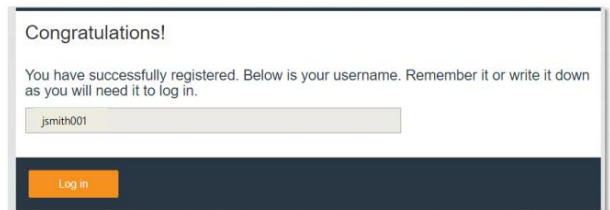

Your username will be automatically created. Write it down so you can remember it. Click *Log in*.